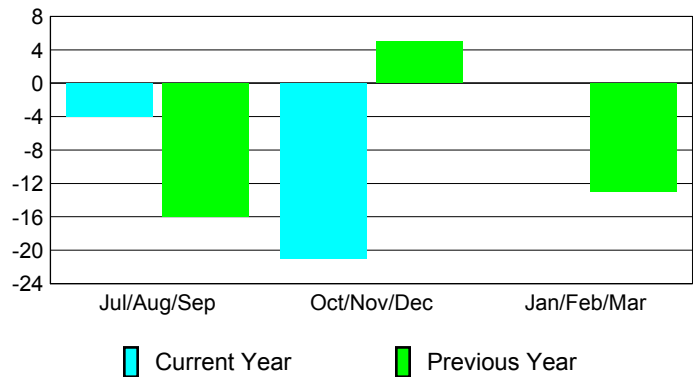

Membership Results
2012-2013

Membership
2011-2012

Month	Net Memb Goal	Actual New Memb	Actual Dropped Memb	Gain/Loss of Memb	Gain/Loss of Memb
Jul/Aug/Sep	0	12	-16	-4	-16
Oct/Nov/Dec	80	16	-37	-21	5
Jan/Feb/Mar	43				-13
Totals	123	28	-53	-25	-24

Membership Results 2012-2013

Goal, New, Dropped, Gain/Loss

Comparison of Membership Gain/Loss

Current Year Compared to the Previous Year

Gender Comparison 2012-2013

Jul/Aug/Sep

Oct/Nov/Dec

Jan/Feb/Mar