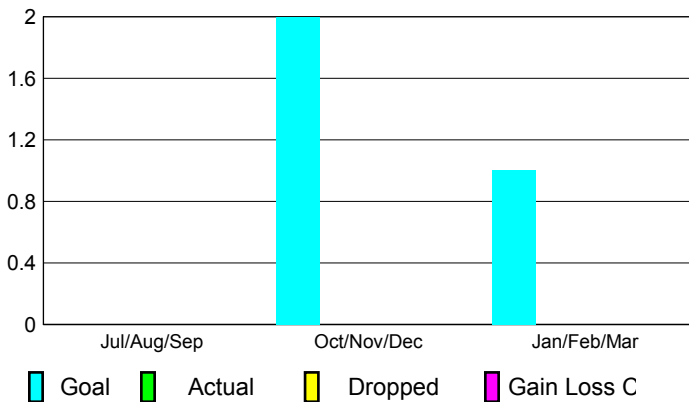

2012-2013 GMT Reports for District (or Undistricted) **District 3 H**

GMT: MICHAEL P BUTLER

Location: OKLAHOMA

GMT CA: 1

CLUBS

Club Results
2012-2013

Clubs
2011-2012

Month	New Club Goal	Actual New Clubs	Actual Dropped Clubs	Gain/Loss of Clubs	Gain/Loss of Clubs
Jul/Aug/Sep	0	0	0	0	0
Oct/Nov/Dec	2	0	0	0	0
Jan/Feb/Mar	1				0
Totals	3	0	0	0	0

Club Results 2012-2013

Goal, New, Dropped, Gain/Loss

Comparison of Club Gain/Loss

Current Year Compared to the Previous Year

YTD Status Quo Clubs 2012-2013

Status Quo Clubs Compared to Status Quo Members

MEMBERSHIP