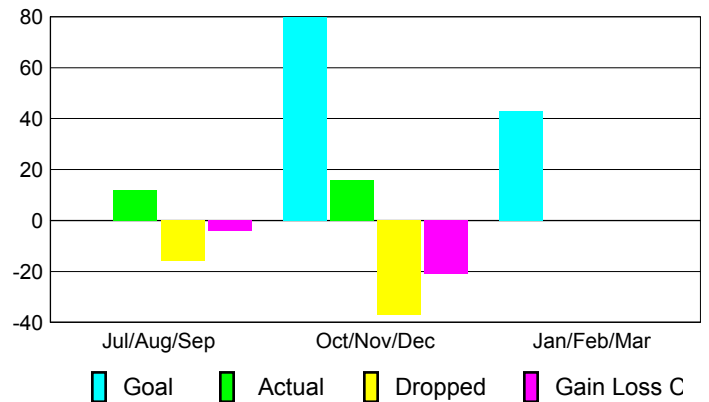

Membership Results 2012-2013

Goal, New, Dropped, Gain/Loss

Comparison of Membership Gain/Loss

Current Year Compared to the Previous Year